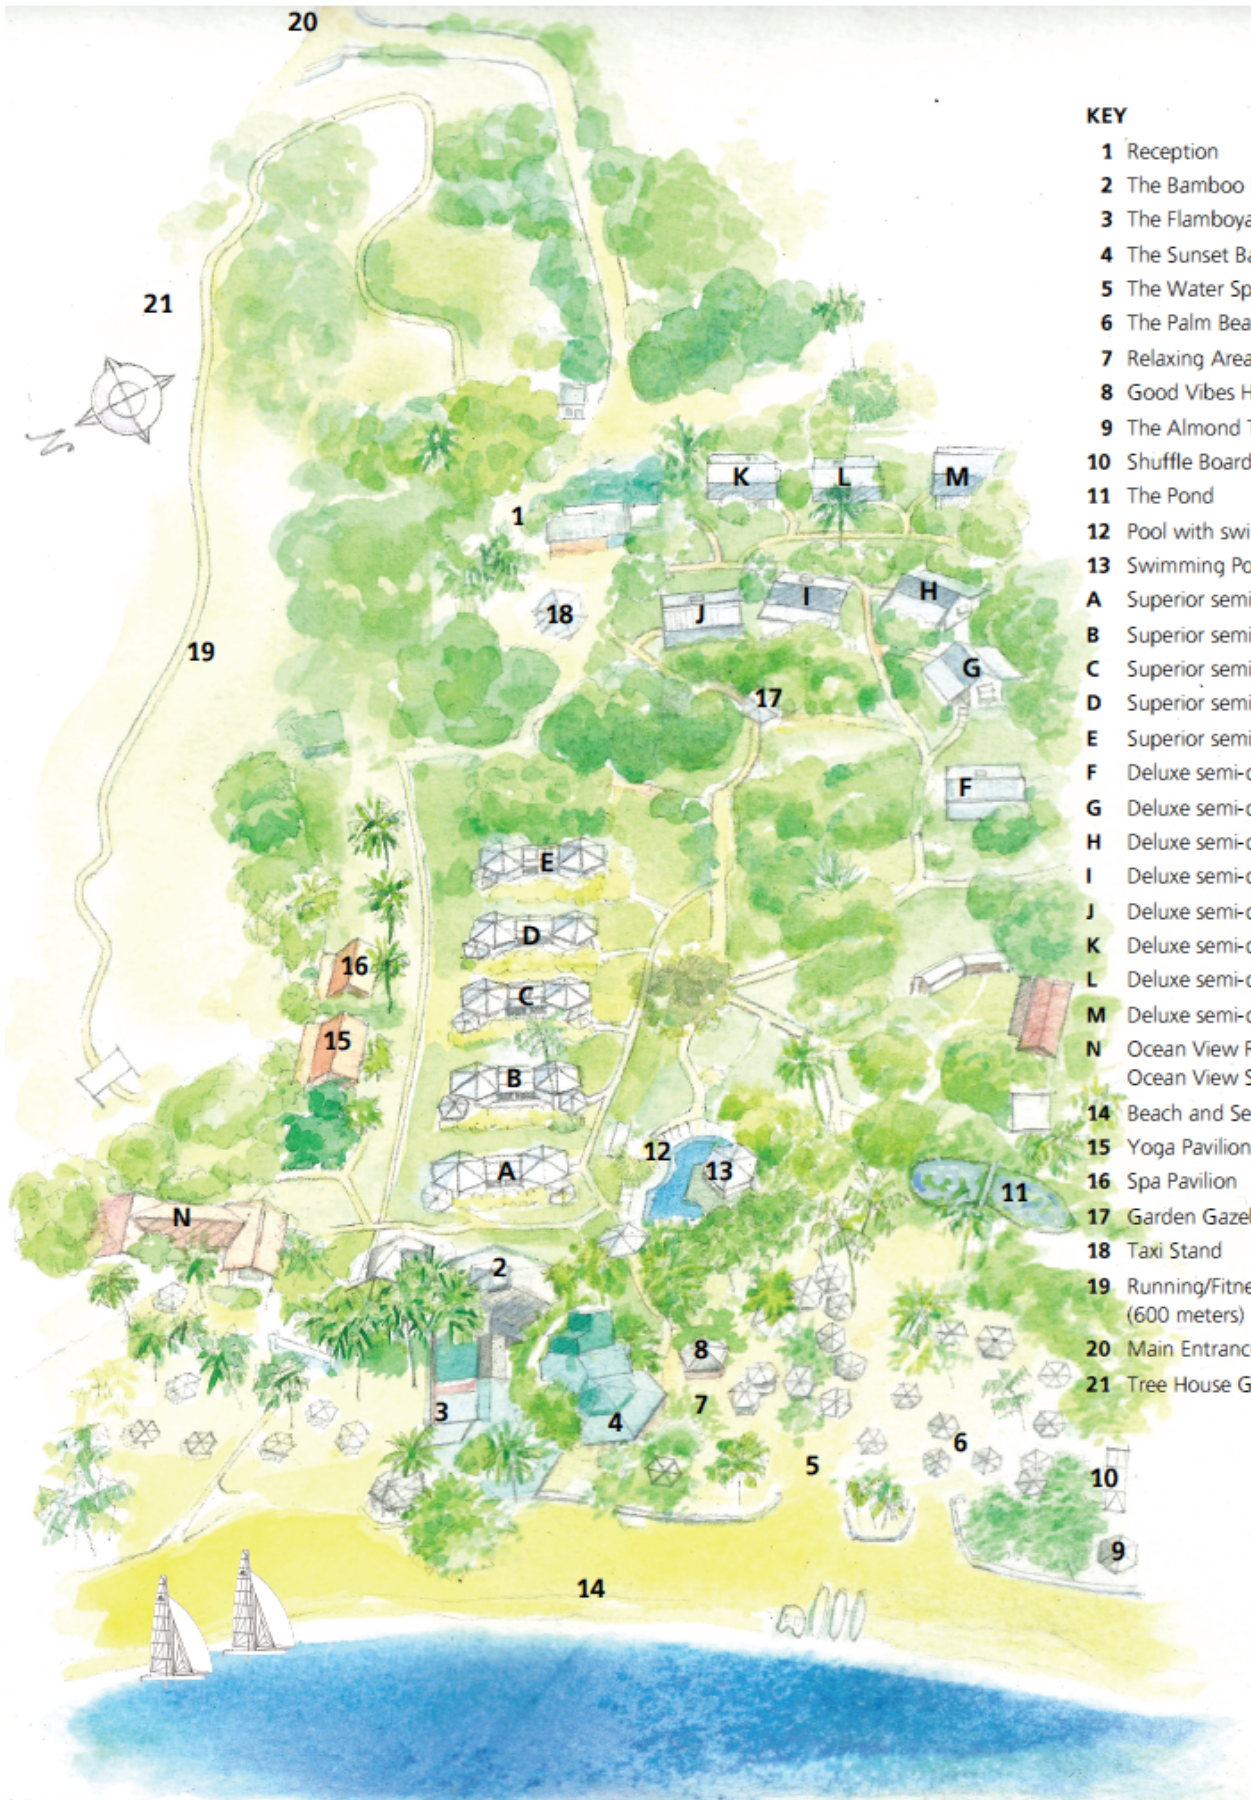

# East Winds, St Lucia

## ILLUSTRATED PROPERTY MAP

### KEY

- 1 Reception
- 2 The Bamboo Lounge
- 3 The Flamboyant Dining Room
- 4 The Sunset Bar & Lounge
- 5 The Water Sports
- 6 The Palm Beach Huts
- 7 Relaxing Area
- 8 Good Vibes Hut for Excursions
- 9 The Almond Tree Deck
- 10 Shuffle Board
- 11 The Pond
- 12 Pool with swim-up bar
- 13 Swimming Pool Bar
- A Superior semi-detached cottage
- B Superior semi-detached cottage
- C Superior semi-detached cottage
- D Superior semi-detached cottage
- E Superior semi-detached cottage
- F Deluxe semi-detached cottage
- G Deluxe semi-detached cottage
- H Deluxe semi-detached cottage
- I Deluxe semi-detached cottage
- J Deluxe semi-detached cottage
- K Deluxe semi-detached cottage
- L Deluxe semi-detached cottage
- M Deluxe semi-detached cottage
- N Ocean View Rooms and Ocean View Suite
- 14 Beach and Sea
- 15 Yoga Pavilion
- 16 Spa Pavilion
- 17 Garden Gazebo
- 18 Taxi Stand
- 19 Running/Fitness track (600 meters)
- 20 Main Entrance
- 21 Tree House Gym