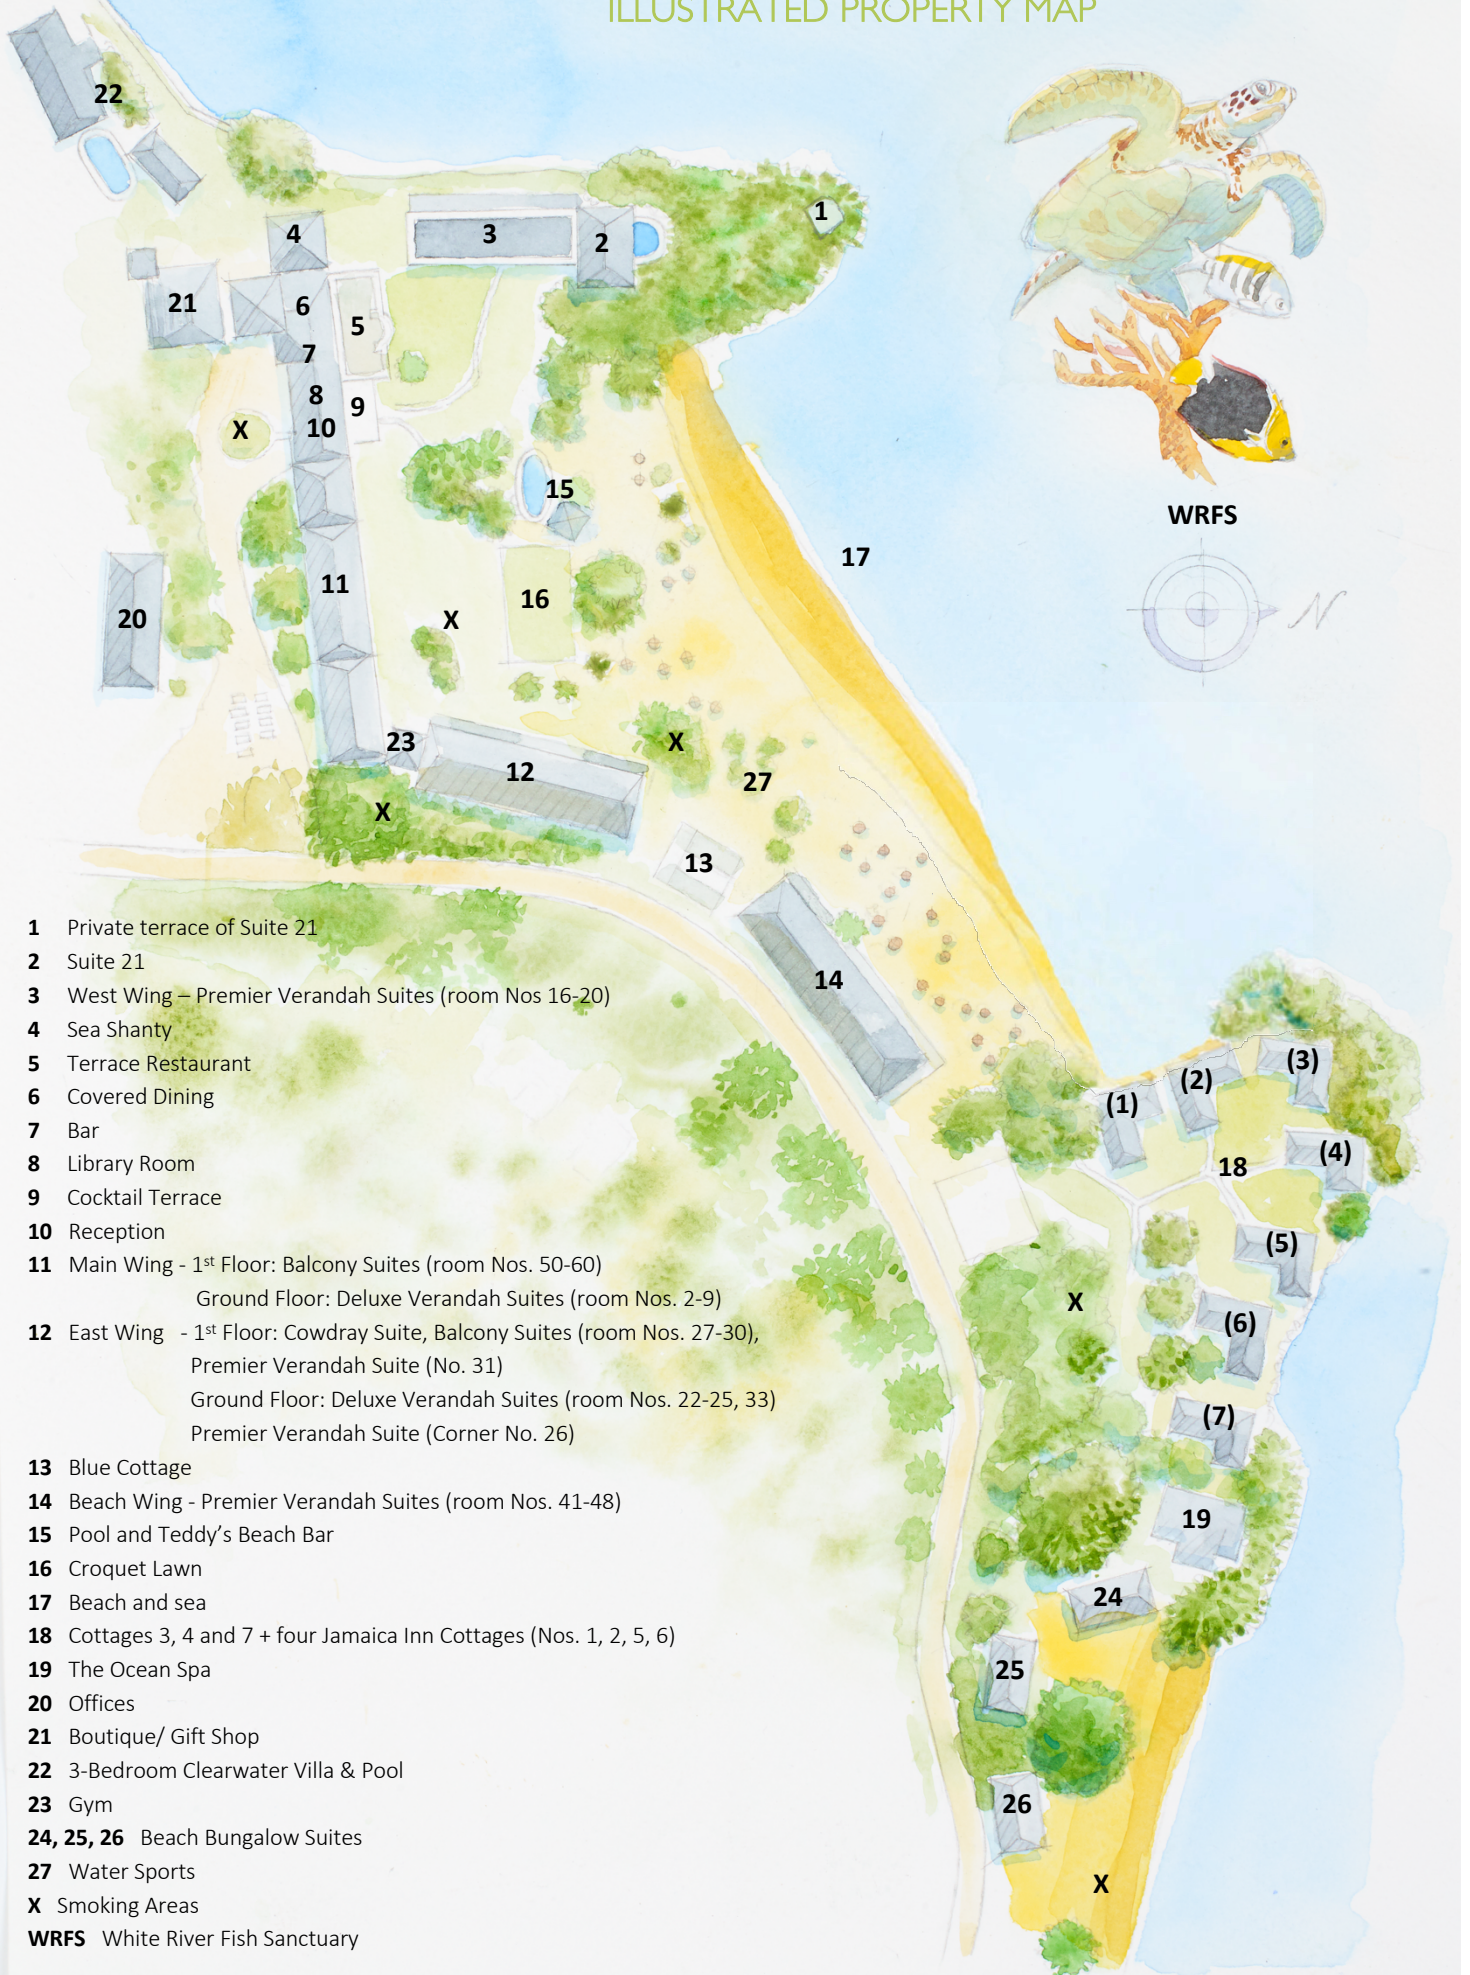

Jamaica Inn, Jamaica

ILLUSTRATED PROPERTY MAP

- 1 Private terrace of Suite 21
- 2 Suite 21
- 3 West Wing – Premier Verandah Suites (room Nos 16-20)
- 4 Sea Shanty
- 5 Terrace Restaurant
- 6 Covered Dining
- 7 Bar
- 8 Library Room
- 9 Cocktail Terrace
- 10 Reception
- 11 Main Wing - 1st Floor: Balcony Suites (room Nos. 50-60)
Ground Floor: Deluxe Verandah Suites (room Nos. 2-9)
- 12 East Wing - 1st Floor: Cowdray Suite, Balcony Suites (room Nos. 27-30),
Premier Verandah Suite (No. 31)
Ground Floor: Deluxe Verandah Suites (room Nos. 22-25, 33)
Premier Verandah Suite (Corner No. 26)
- 13 Blue Cottage
- 14 Beach Wing - Premier Verandah Suites (room Nos. 41-48)
- 15 Pool and Teddy's Beach Bar
- 16 Croquet Lawn
- 17 Beach and sea
- 18 Cottages 3, 4 and 7 + four Jamaica Inn Cottages (Nos. 1, 2, 5, 6)
- 19 The Ocean Spa
- 20 Offices
- 21 Boutique/ Gift Shop
- 22 3-Bedroom Clearwater Villa & Pool
- 23 Gym
- 24, 25, 26 Beach Bungalow Suites
- 27 Water Sports
- X Smoking Areas
- WRFS White River Fish Sanctuary